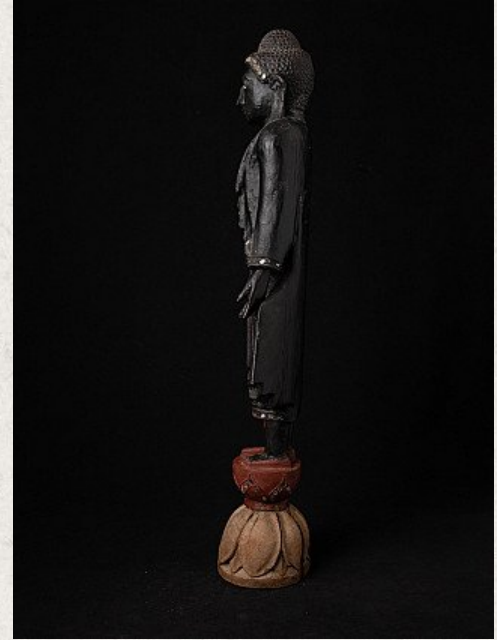

Antique Burmese Mandalay Buddha statue

- Material : wood
- 64 cm high
- 23 cm wide and 11,3 cm deep
- With inlaid eyes
- Mandalay style
- Late 19th / early 20th century
- Originating from Burma
- Nr: 1073-3

Asian art

Rielerweg 71-73

7416 ZB Deventer

The Netherlands

www.burmese-art.com

info@burmese-art.com

+31-6-22192241