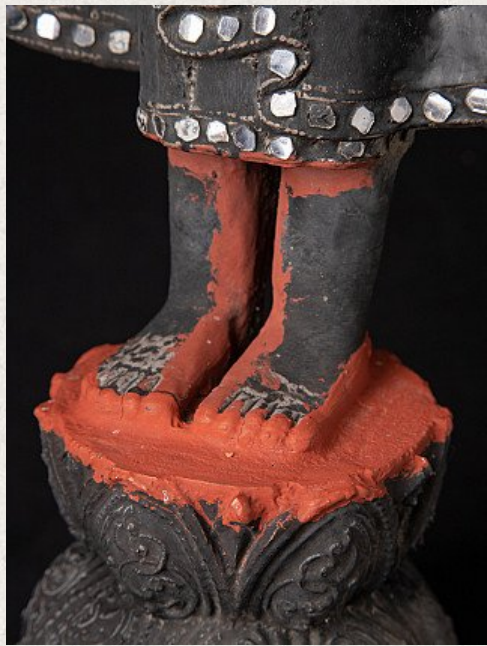

[See on website](#)