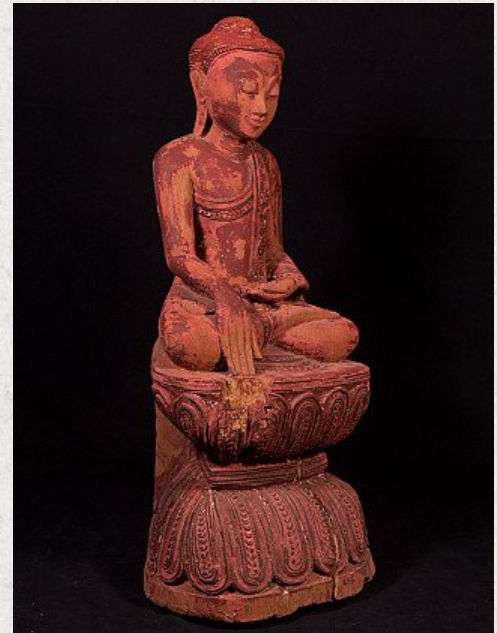

Old wooden Buddha statue

- Material : wood
- 60 cm high
- 25 cm wide and 19 cm deep
- Shan (Tai Yai) style
- Bhumisparsha mudra
- Early 20th century - possible older
- Originating from Burma
- Nr: 1054-11
- Price : 450 euro

Asian art

Rielerweg 71-73

7416 ZB Deventer

The Netherlands

www.burmese-art.com

info@burmese-art.com

+31-6-22192241