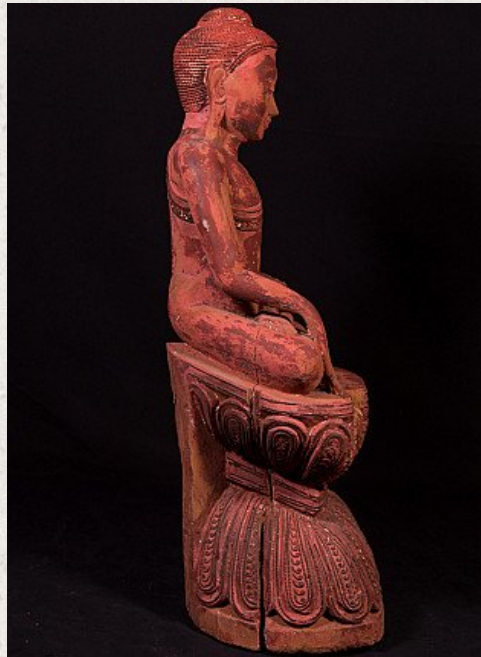

Old wooden Buddha statue

- Material : wood
- 60 cm high
- 25 cm wide and 19 cm deep
- Shan (Tai Yai) style
- Bhumisparsha mudra
- Early 20th century - possible older
- Originating from Burma
- Nr: 1054-11
- Price : 450 euro

Asian art

Rielerweg 71-73

7416 ZB Deventer

The Netherlands

www.burmese-art.com

info@burmese-art.com

+31-6-22192241